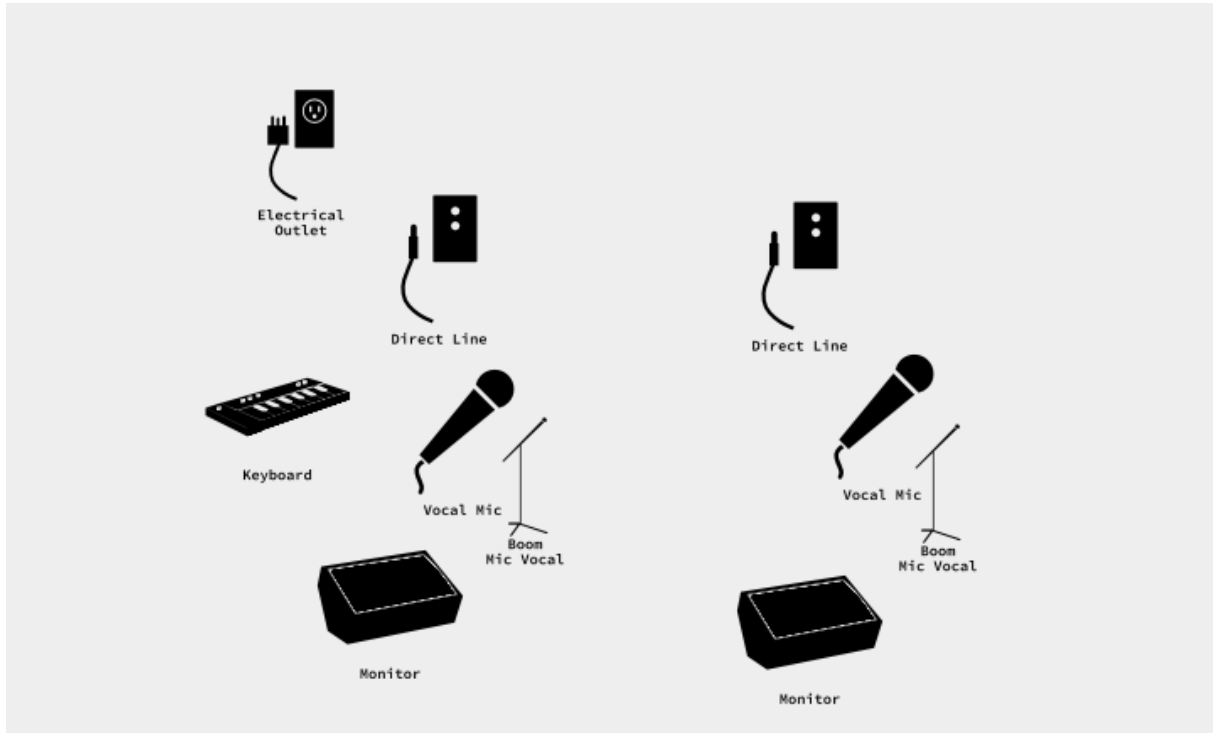

## Duo Stage Plot

Anna – Vocals, Fiddle, Guitar  
Other – Vocals, Guitar or Piano

Audience