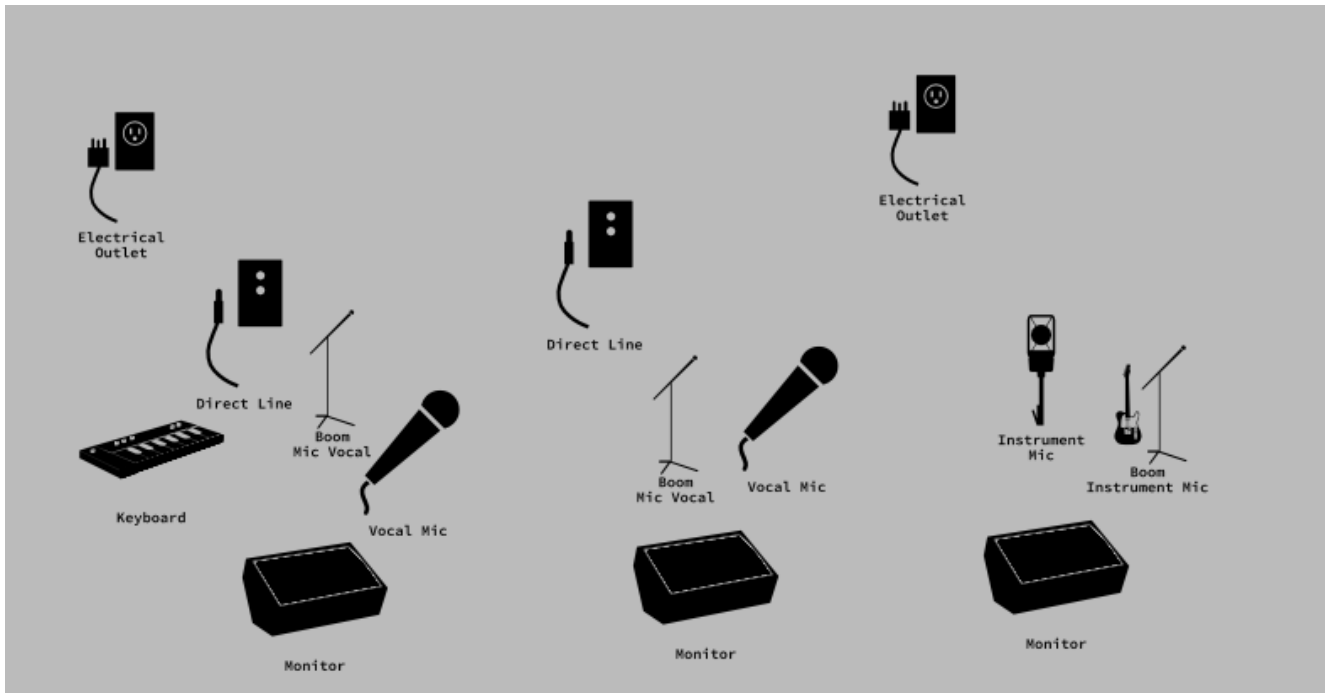

# Anna Ludlow Trio Stage Plot

Anna – Vocals, Fiddle, Guitar

Other – Vocals, Guitar or Piano

Other – Vocals, Guitar or Cajon/Percussion

Audience