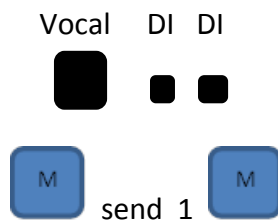

Lloyd Spiegel Solo – Stage Plot / Input List

CH	NAME	INSTRUMENT	NOTES
1	Lloyd	Vocal	Boom stand
2		DI – Acoustic	Running Octave and Loop pedals
3		DI – Stomp	Thud like the world is coming to an end

Equipment requirements:

1 x Bar stool, no arms

1 x acoustic guitar stand