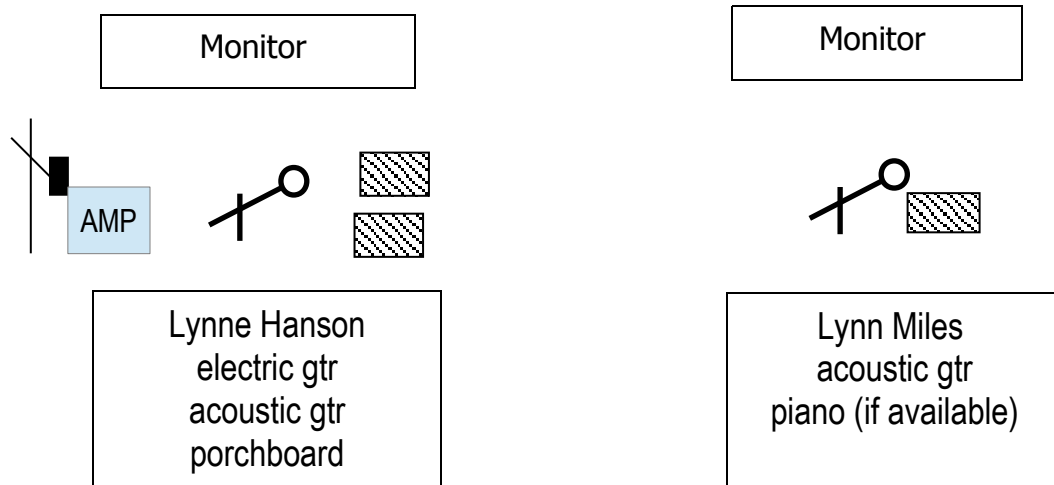

## The LYNNeS stage plot (Duo)

 = **Vocal Mic w / boom**

 = **instr mic w / boom**

 = **DI Box**

---

### **Input list**

1. Lynne H vox mic (left)
2. electric guitar amp (mic'd)
3. acoustic guitar DI (left)
4. porchboard DI (left)
5. Lynn M vox mic (right)
6. acoustic guitar DI (right)
7. piano (mic'd if available)